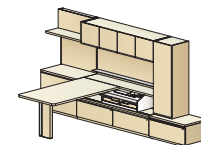

Workcenters for Architectural Workwalls integrate technology, filing, piling, reference, and tools. Optional sliding doors allow users to conceal the space when it's not in use.

Shuttle options accommodate piling, supplies, and accessories. Shuttles slide to deliver projects to the active work area, then stow under the desktop when not in use.

apogee

architectural workwall with workcenter and console
overall dimensions
144"W 104"D 86"H

architectural workwall with workcenter
overall dimensions
120"W 82"D 86"H

architectural workwall with media center
overall dimensions
144"W 144"D 86"H

architectural workwall with shelves and storage
overall dimensions
156"W 106"D 86"H

architectural workwall with shelves
overall dimensions
144"W 88"D 86"H

asymmetric L-unit with side casegood workwall
overall dimensions
144"W 81"D 71"H