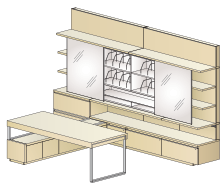

architectural workwall with workcenter and console
overall dimensions
144"W 104"D 86"H