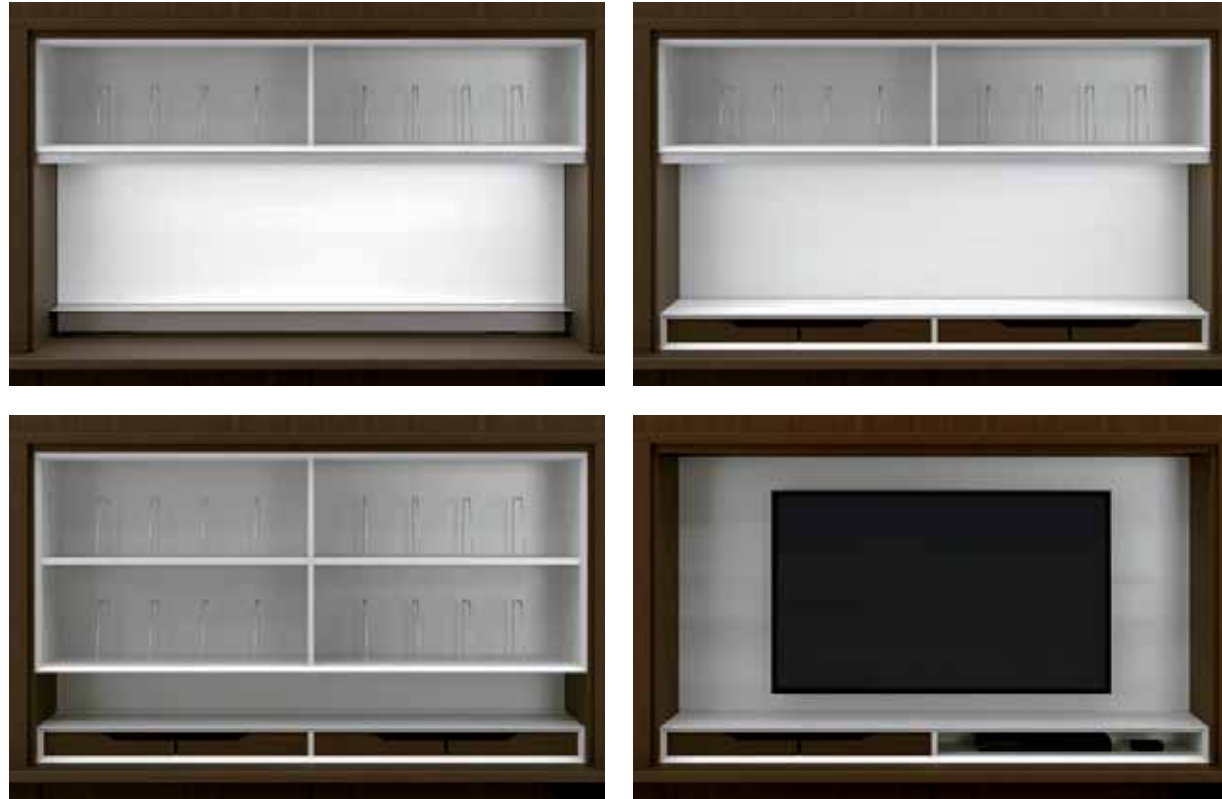

Workcenters for Architectural Workwalls integrate technology, filing, piling, reference, and tools. Optional sliding doors allow users to conceal the space when it's not in use.