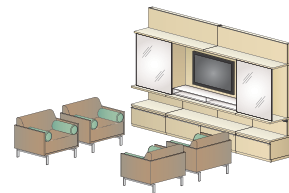

architectural workwall with media center
overall dimensions
144"W 144"D 86"H