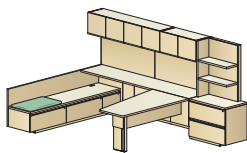

apogee

architectural workwall with workcenter and console
overall dimensions
144"W 104"D 86"H

architectural workwall with workcenter
overall dimensions
120"W 82"D 86"H

architectural workwall with media center
overall dimensions
144"W 144"D 86"H

architectural workwall with shelves and storage
overall dimensions
156"W 106"D 86"H

architectural workwall with shelves
overall dimensions
144"W 88"D 86"H

asymmetric L-unit with side casegood workwall
overall dimensions
144"W 81"D 71"H