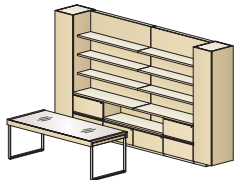

Ingenious layers. Casgood Workwalls, offered in two heights and depths, feature wall-mounted and freestanding overhead storage which can be specified using modular or assembled units or a combination of both. An aluminum shelf option frees up desk space while keeping small items within reach.

Workcenters for Architectural Workwalls integrate technology, filing, piling, reference, and tools. Optional sliding doors allow users to conceal the space when it's not in use.

Shuttle options accommodate piling, supplies, and accessories. Shuttles slide to deliver projects to the active work area, then stow under the desktop when not in use.

apogee

architectural workwall with workcenter and console
overall dimensions
144"W 104"D 86"H

architectural workwall with workcenter
overall dimensions
120"W 82"D 86"H

architectural workwall with media center
overall dimensions
144"W 144"D 86"H

architectural workwall with shelves and storage
overall dimensions
156"W 106"D 86"H

architectural workwall with shelves
overall dimensions
144"W 88"D 86"H

asymmetric L-unit with side casegood workwall
overall dimensions
144"W 81"D 71"H