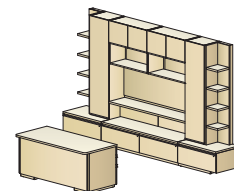

desk with back casegood workwall
overall dimensions
144"W 106"D 86"H

Apogee designed by CSD Studio