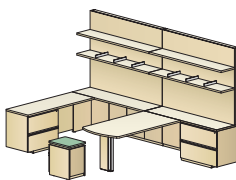

Ingenious layers. Casgood Workwalls, offered in two heights and depths, feature wall-mounted and freestanding overhead storage which can be specified using modular or assembled units or a combination of both. An aluminum shelf option frees up desk space while keeping small items within reach.

apogee

architectural workwall with workcenter and console
overall dimensions
144"W 104"D 86"H

architectural workwall with workcenter
overall dimensions
120"W 82"D 86"H

architectural workwall with media center
overall dimensions
144"W 144"D 86"H

architectural workwall with shelves and storage
overall dimensions
156"W 106"D 86"H

architectural workwall with shelves
overall dimensions
144"W 88"D 86"H

asymmetric L-unit with side casegood workwall
overall dimensions
144"W 81"D 71"H