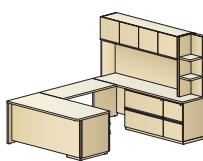

freestanding u-unit with back casegood workwall
overall dimensions
84"W 102"D 71"H