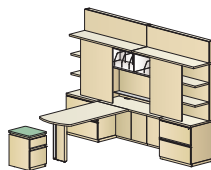

architectural workwall with workcenter
overall dimensions
120"W 82"D 86"H